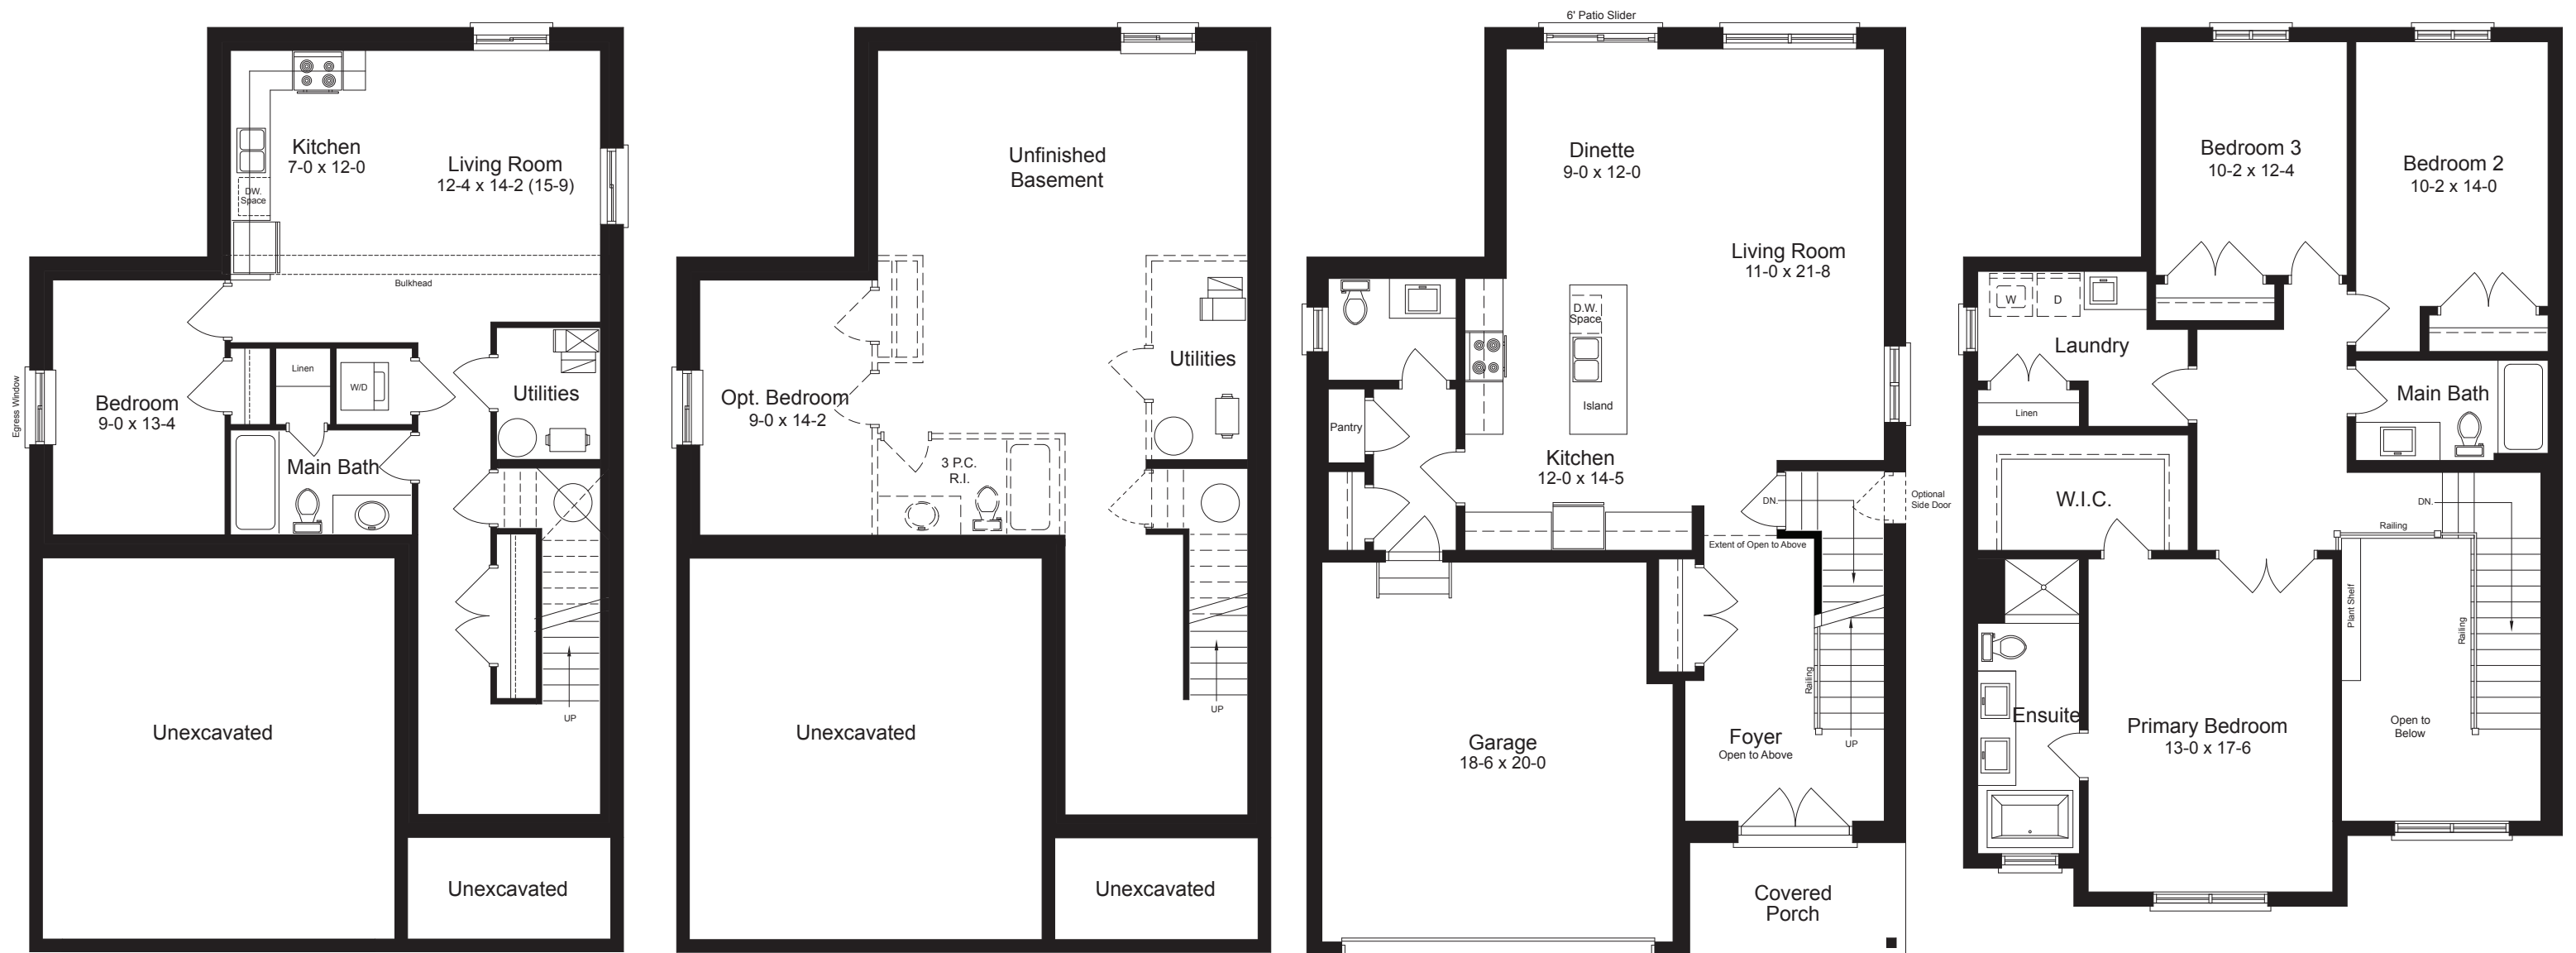

# MANOR WOOD

[PALUMBOHOMES.CA](https://palumbohomes.ca)

Rendering is artist's concept of the completed building and is subject to change. Illustration may show optional features which may not be included in the base price. Landscape areas and plantings are concepts only and may vary from finished landscape. See sales representatives for more information. E. & O. E.

 **ATLANTIC**

**2076 sq.ft. | 3 bed | 2.5 bath**

**OPTIONAL FINISHED BASEMENT UNIT**  
885 sq.ft.

**STANDARD BASEMENT**

**MAIN FLOOR**

**SECOND FLOOR**