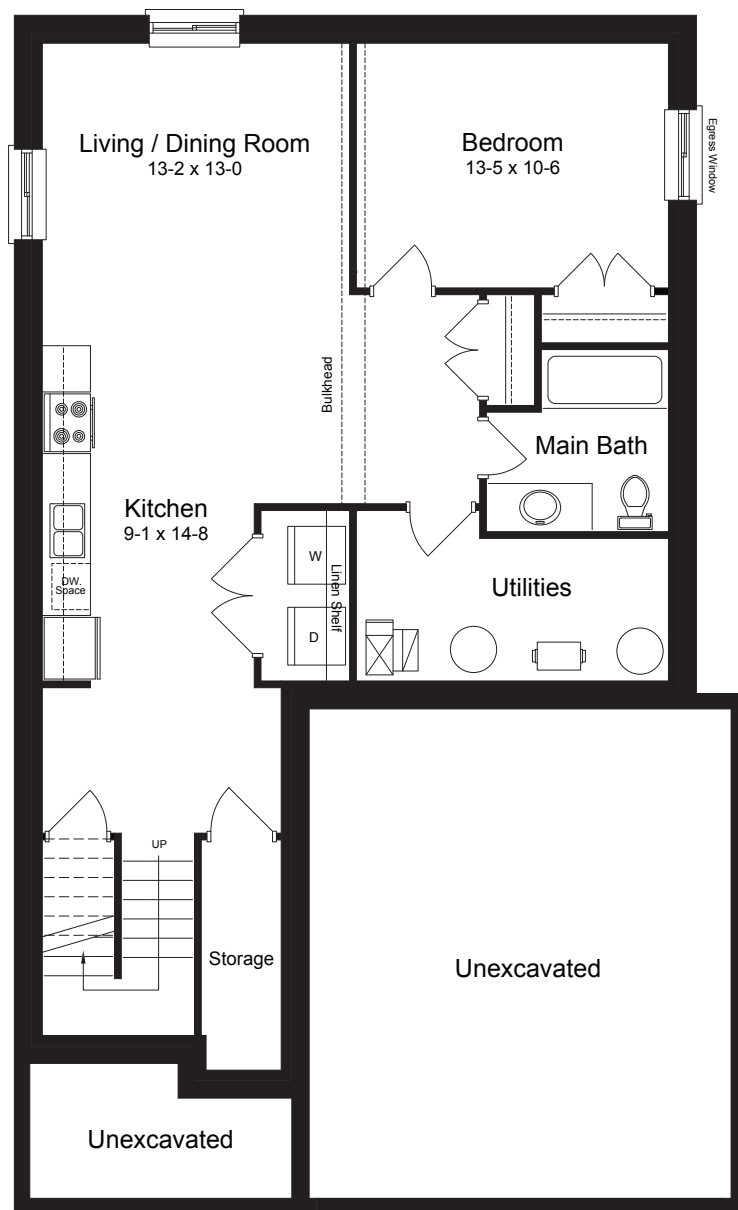

MANOR WOOD

PALUMBOHOMES.CA

Rendering is artist's concept of the completed building and is subject to change. Illustration may show optional features which may not be included in the base price. Landscape areas and plantings are concepts only and may vary from finished landscape. See sales representatives for more information. E. & O. E.

 **AZURE**

2407 sq.ft. | 4 bed | 2.5 bath

OPTIONAL FINISHED BASEMENT UNIT
974 sq.ft.

STANDARD BASEMENT

MAIN FLOOR

SECOND FLOOR