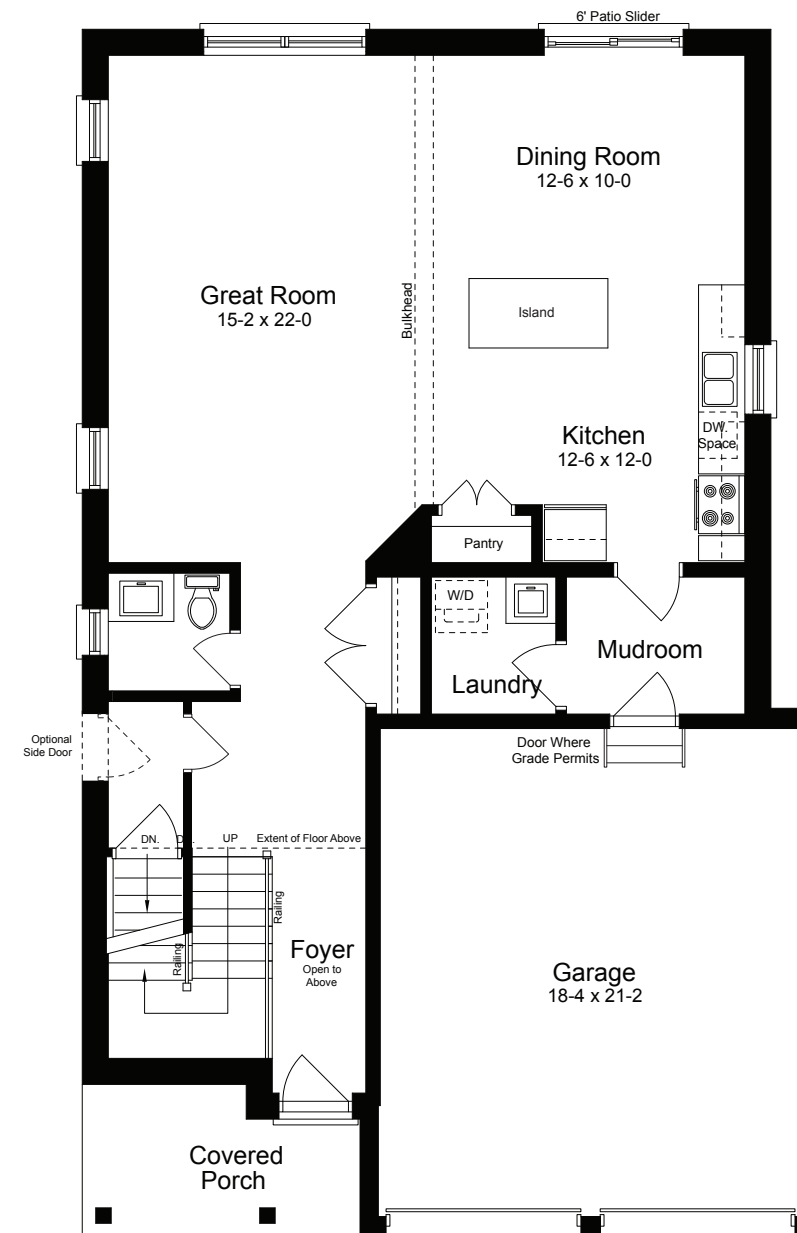

MANOR WOOD

PALUMBOHOMES.CA

Rendering is artist's concept of the completed building and is subject to change. Illustration may show optional features which may not be included in the base price. Landscape areas and plantings are concepts only and may vary from finished landscape. See sales representatives for more information. E. & O. E.

 **AZURE**

2407 sq.ft. | 4 bed | 2.5 bath

OPTIONAL FINISHED BASEMENT UNIT
974 sq.ft.

STANDARD BASEMENT

MAIN FLOOR

SECOND FLOOR