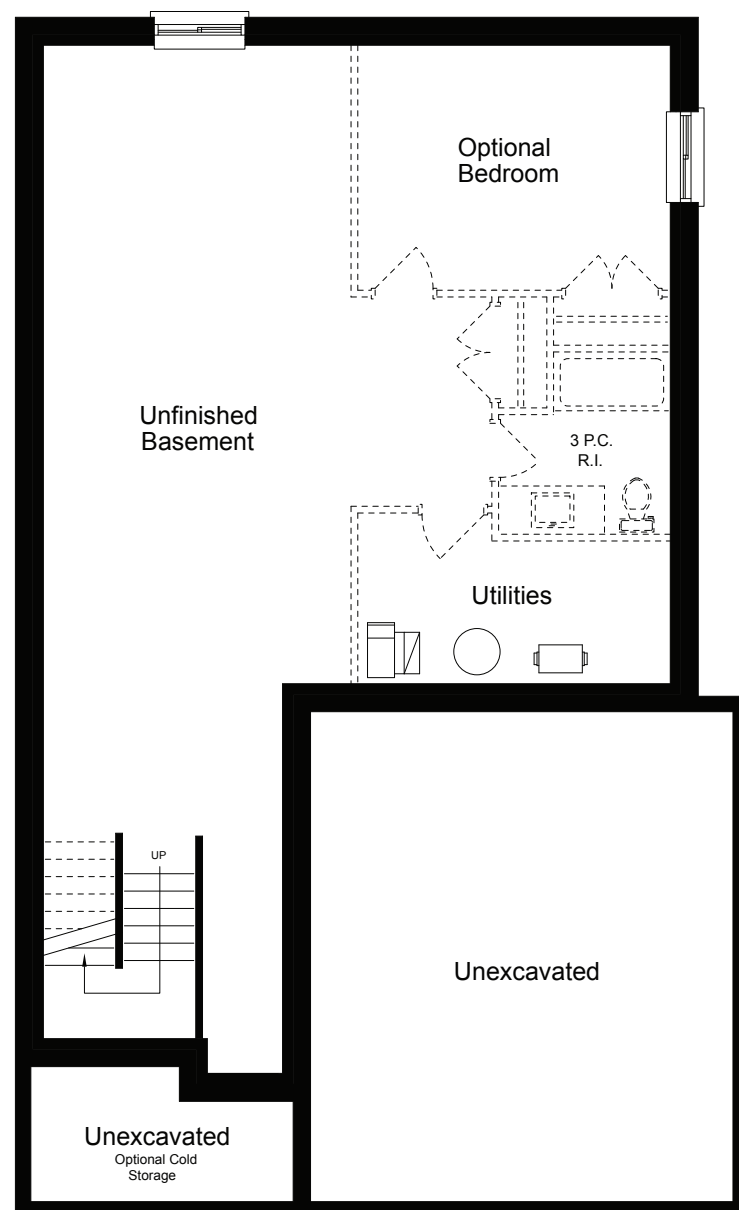

MANOR WOOD

PALUMBOHOMES.CA

Rendering is artist's concept of the completed building and is subject to change. Illustration may show optional features which may not be included in the base price. Landscape areas and plantings are concepts only and may vary from finished landscape. See sales representatives for more information. E. & O. E.

 **AZURE**

2407 sq.ft. | 4 bed | 2.5 bath

OPTIONAL FINISHED BASEMENT UNIT
974 sq.ft.

STANDARD BASEMENT

MAIN FLOOR

SECOND FLOOR