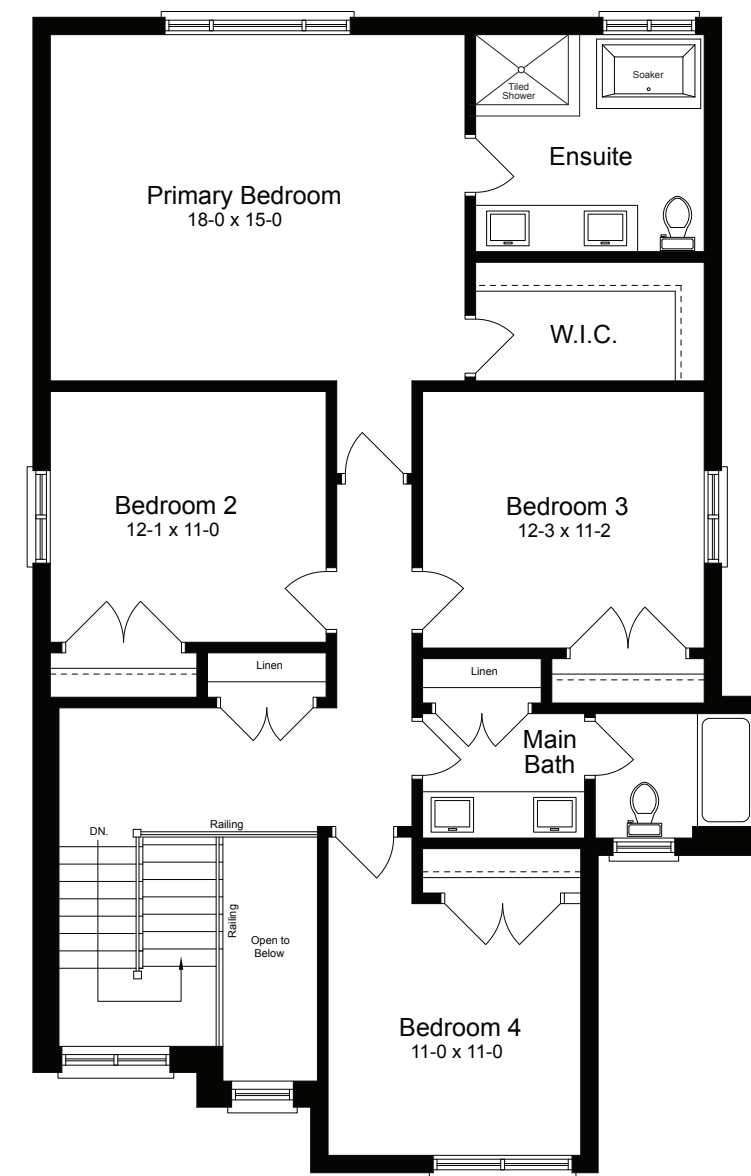

MANOR WOOD

PALUMBOHOMES.CA

Rendering is artist's concept of the completed building and is subject to change. Illustration may show optional features which may not be included in the base price. Landscape areas and plantings are concepts only and may vary from finished landscape. See sales representatives for more information. E. & O. E.

 **AZURE**

2407 sq.ft. | 4 bed | 2.5 bath

OPTIONAL FINISHED BASEMENT UNIT
974 sq.ft.

STANDARD BASEMENT

MAIN FLOOR

SECOND FLOOR