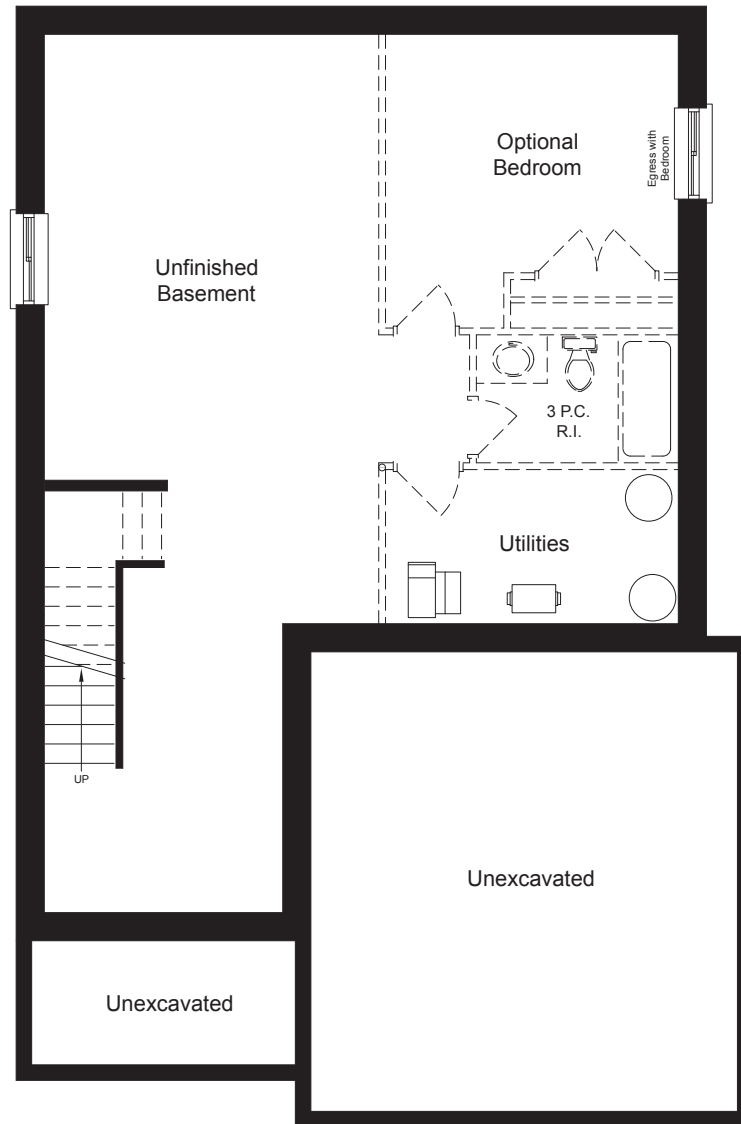

**MANOR
WOOD**

[PALUMBOHOMES.CA](https://palumbohomes.ca)

Rendering is artist's concept of the completed building and is subject to change. Illustration may show optional features which may not be included in the base price. Landscape areas and plantings are concepts only and may vary from finished landscape. See sales representatives for more information. E. & O. E.

 **BLUE PACIFIC**

2188 sq.ft. | 4 bed | 2.5 bath

OPTIONAL FINISHED BASEMENT UNIT
 924 sq.ft.

STANDARD BASEMENT

MAIN FLOOR

SECOND FLOOR