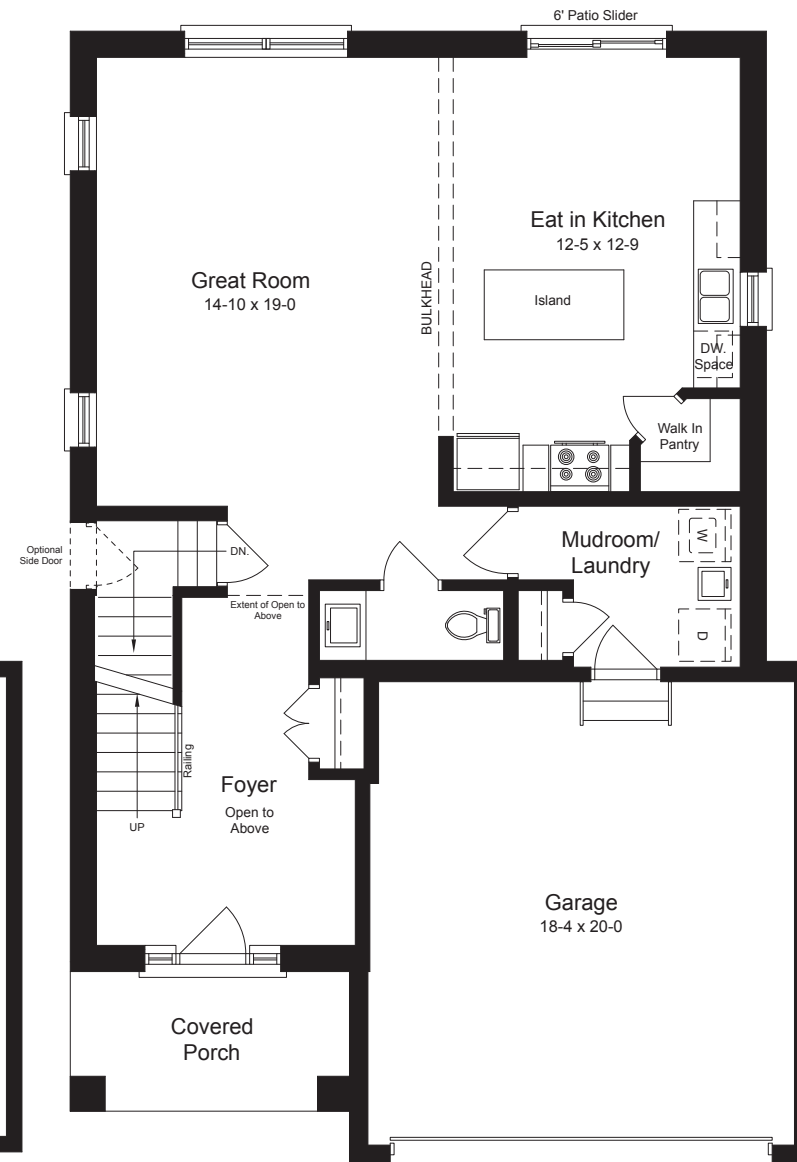

**MANOR
WOOD**

[PALUMBOHOMES.CA](https://palumbohomes.ca)

Rendering is artist's concept of the completed building and is subject to change. Illustration may show optional features which may not be included in the base price. Landscape areas and plantings are concepts only and may vary from finished landscape. See sales representatives for more information. E. & O. E.

 **BLUE PACIFIC**

2188 sq.ft. | 4 bed | 2.5 bath

OPTIONAL FINISHED BASEMENT UNIT
 924 sq.ft.

STANDARD BASEMENT

MAIN FLOOR

SECOND FLOOR