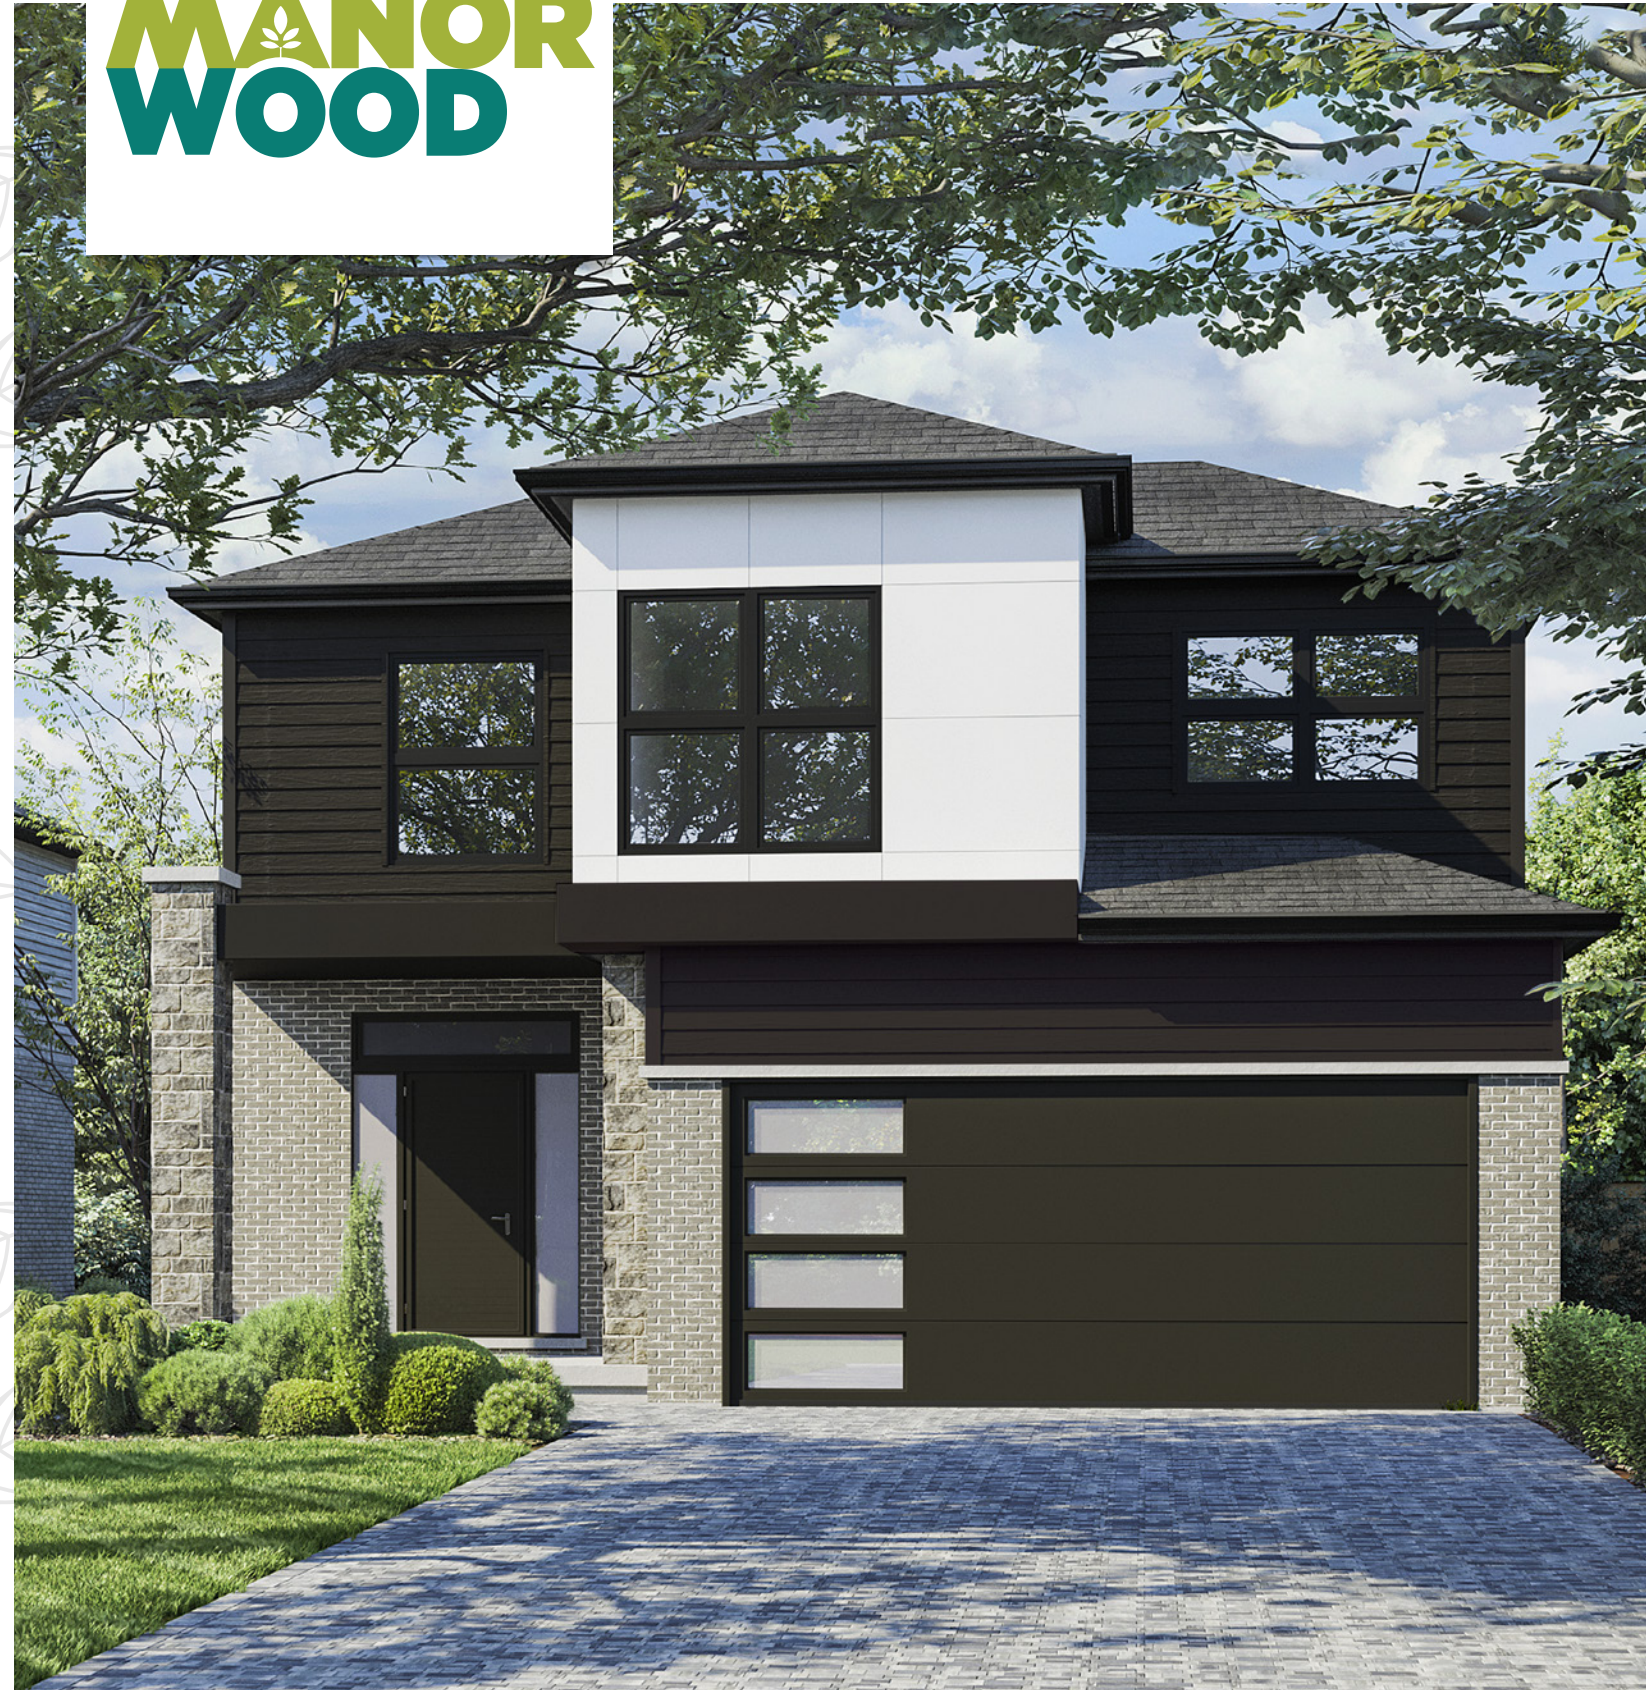

**MANOR
WOOD**

[PALUMBOHOMES.CA](https://palumbohomes.ca)

Rendering is artist's concept of the completed building and is subject to change. Illustration may show optional features which may not be included in the base price. Landscape areas and plantings are concepts only and may vary from finished landscape. See sales representatives for more information. E. & O. E.

 **BLUE PACIFIC**

2188 sq.ft. | 4 bed | 2.5 bath

OPTIONAL FINISHED BASEMENT UNIT
 924 sq.ft.

STANDARD BASEMENT

MAIN FLOOR

SECOND FLOOR