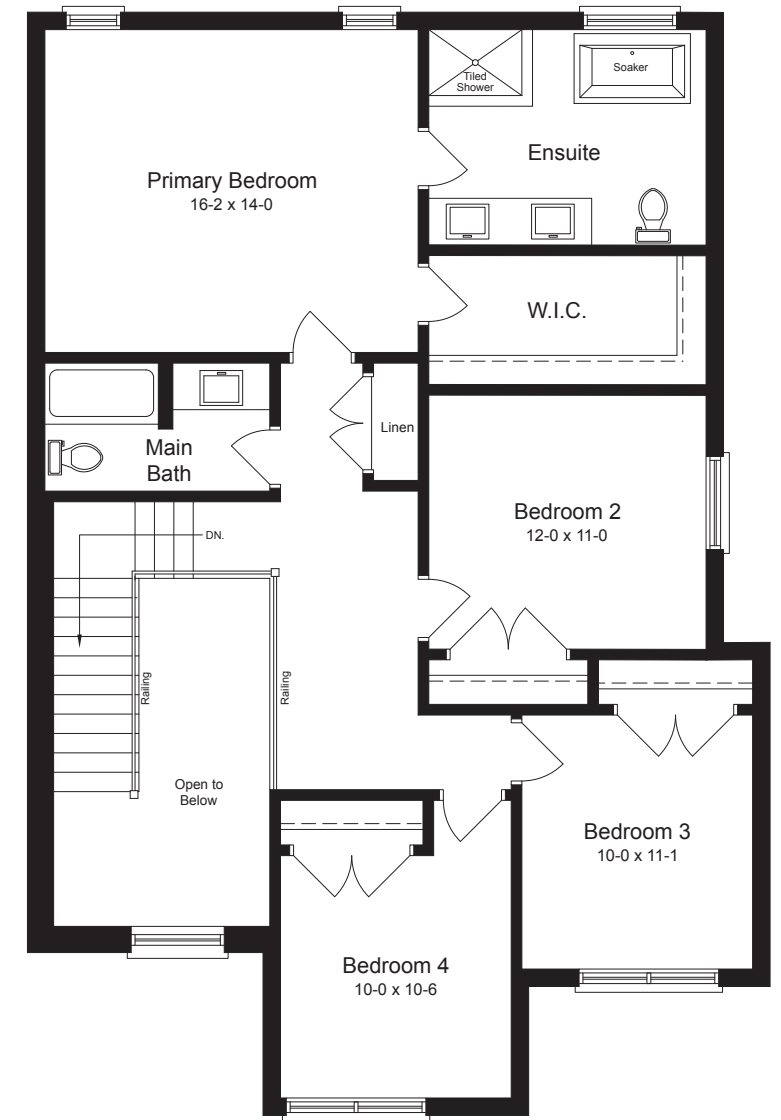

**MANOR
WOOD**

[PALUMBOHOMES.CA](https://palumbohomes.ca)

Rendering is artist's concept of the completed building and is subject to change. Illustration may show optional features which may not be included in the base price. Landscape areas and plantings are concepts only and may vary from finished landscape. See sales representatives for more information. E. & O. E.

 **BLUE PACIFIC**

2188 sq.ft. | 4 bed | 2.5 bath

OPTIONAL FINISHED BASEMENT UNIT
 924 sq.ft.

STANDARD BASEMENT

MAIN FLOOR

SECOND FLOOR