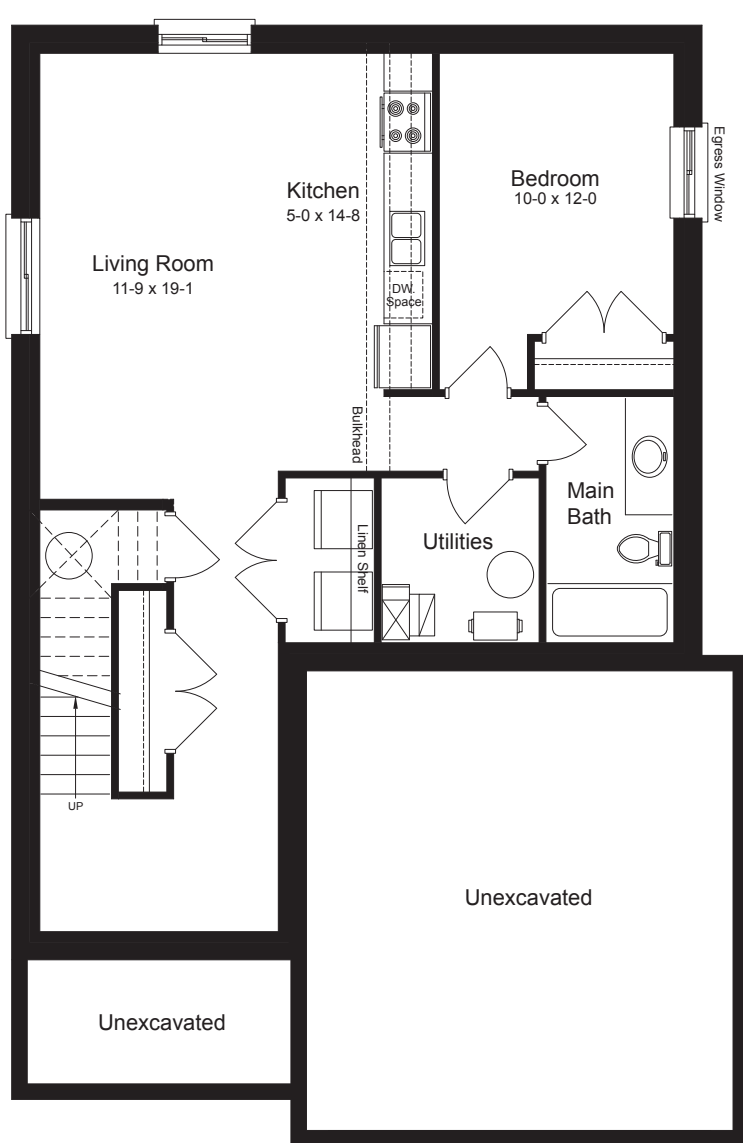

**MANOR
WOOD**

[PALUMBOHOMES.CA](https://palumbohomes.ca)

Rendering is artist's concept of the completed building and is subject to change. Illustration may show optional features which may not be included in the base price. Landscape areas and plantings are concepts only and may vary from finished landscape. See sales representatives for more information. E. & O. E.

 **BLUE PACIFIC**

2188 sq.ft. | 4 bed | 2.5 bath

OPTIONAL FINISHED BASEMENT UNIT
 924 sq.ft.

STANDARD BASEMENT

MAIN FLOOR

SECOND FLOOR