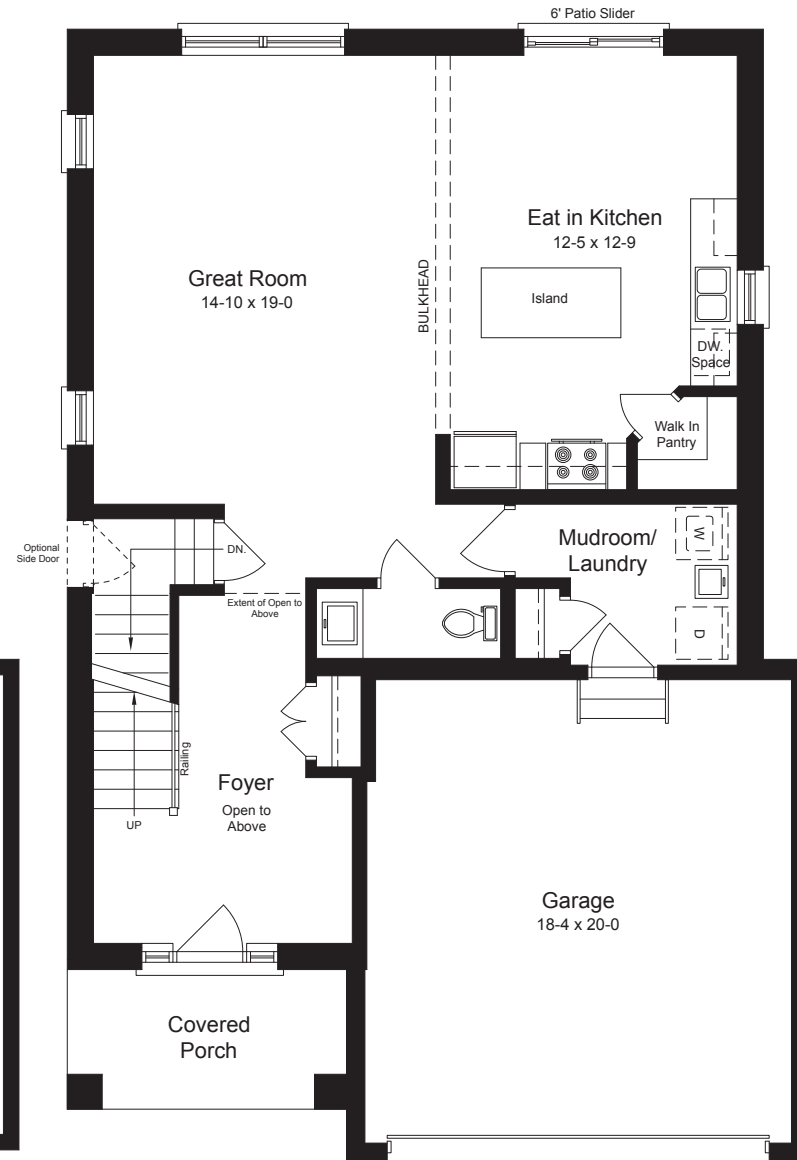

MANOR WOOD

MODERN FARMHOUSE ELEVATION

[PALUMBOHOMES.CA](https://palumbohomes.ca)

Rendering is artist's concept of the completed building and is subject to change. Illustration may show optional features which may not be included in the base price. Landscape areas and plantings are concepts only and may vary from finished landscape. See sales representatives for more information. E. & O. E.

 **BLUE PACIFIC**

2188 sq.ft. | 4 bed | 2.5 bath

OPTIONAL FINISHED BASEMENT UNIT
 924 sq.ft.

STANDARD BASEMENT

MAIN FLOOR

SECOND FLOOR