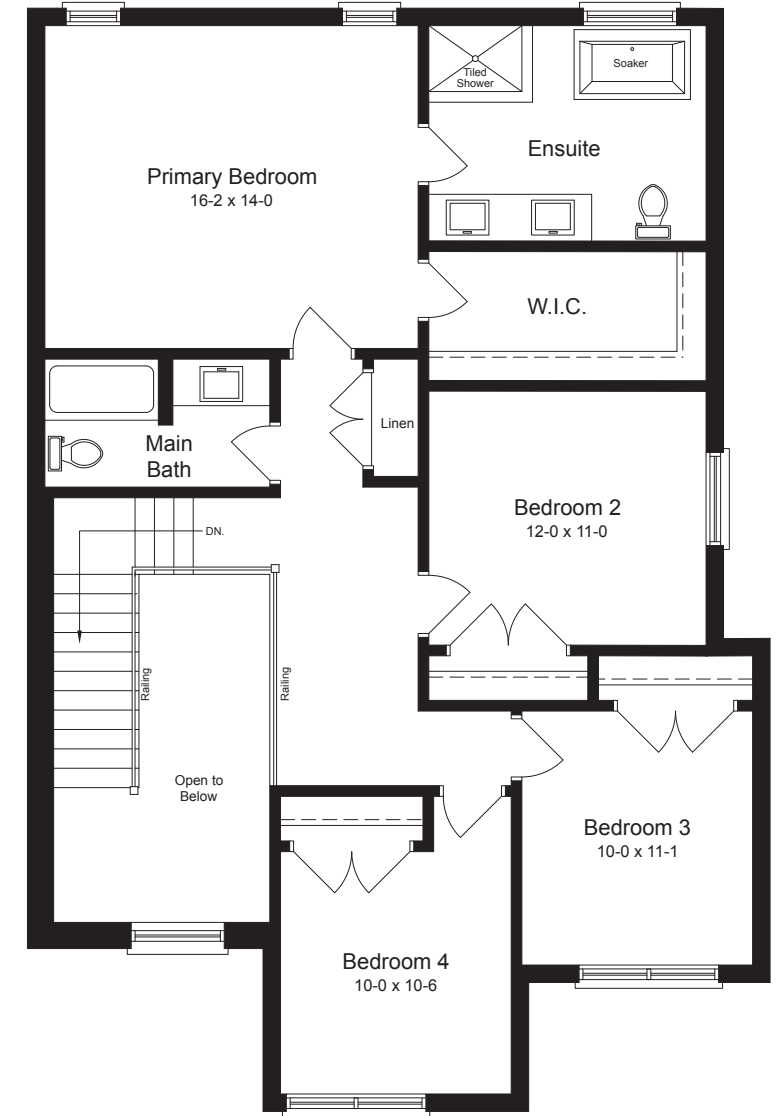

MANOR WOOD

MODERN FARMHOUSE ELEVATION

[PALUMBOHOMES.CA](https://palumbohomes.ca)

Rendering is artist's concept of the completed building and is subject to change. Illustration may show optional features which may not be included in the base price. Landscape areas and plantings are concepts only and may vary from finished landscape. See sales representatives for more information. E. & O. E.

 **BLUE PACIFIC**

2188 sq.ft. | 4 bed | 2.5 bath

OPTIONAL FINISHED BASEMENT UNIT
 924 sq.ft.

STANDARD BASEMENT

MAIN FLOOR

SECOND FLOOR