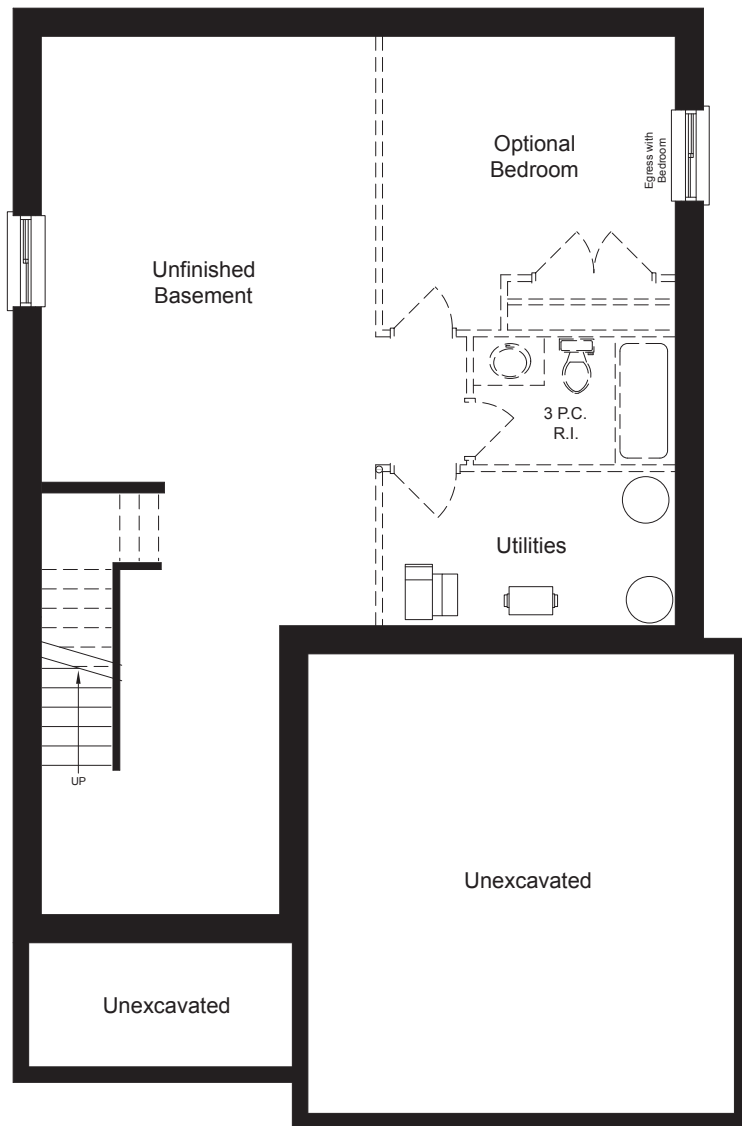

MANOR WOOD

MODERN FARMHOUSE ELEVATION

[PALUMBOHOMES.CA](https://palumbohomes.ca)

Rendering is artist's concept of the completed building and is subject to change. Illustration may show optional features which may not be included in the base price. Landscape areas and plantings are concepts only and may vary from finished landscape. See sales representatives for more information. E. & O. E.

 **BLUE PACIFIC**

2188 sq.ft. | 4 bed | 2.5 bath

OPTIONAL FINISHED BASEMENT UNIT
 924 sq.ft.

STANDARD BASEMENT

MAIN FLOOR

SECOND FLOOR