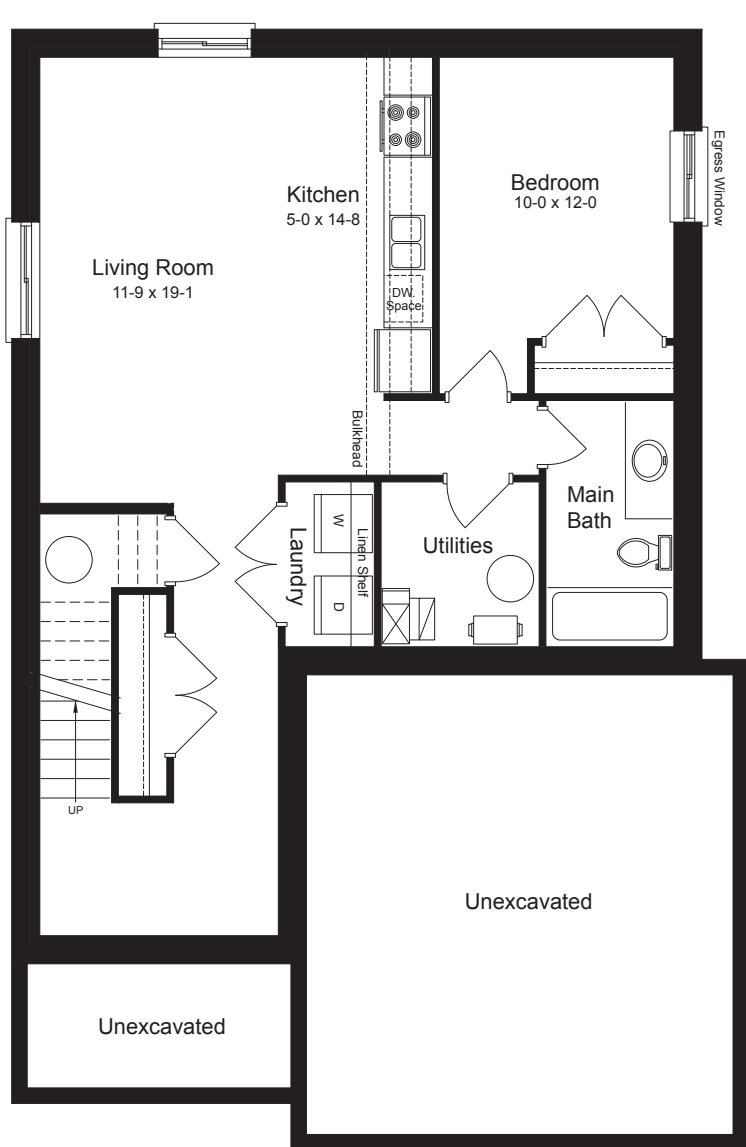

MANOR WOOD

MODERN FARMHOUSE ELEVATION

[PALUMBOHOMES.CA](https://palumbohomes.ca)

Rendering is artist's concept of the completed building and is subject to change. Illustration may show optional features which may not be included in the base price. Landscape areas and plantings are concepts only and may vary from finished landscape. See sales representatives for more information. E. & O. E.

 **BLUE PACIFIC**

2188 sq.ft. | 4 bed | 2.5 bath

OPTIONAL FINISHED BASEMENT UNIT
 924 sq.ft.

STANDARD BASEMENT

MAIN FLOOR

SECOND FLOOR